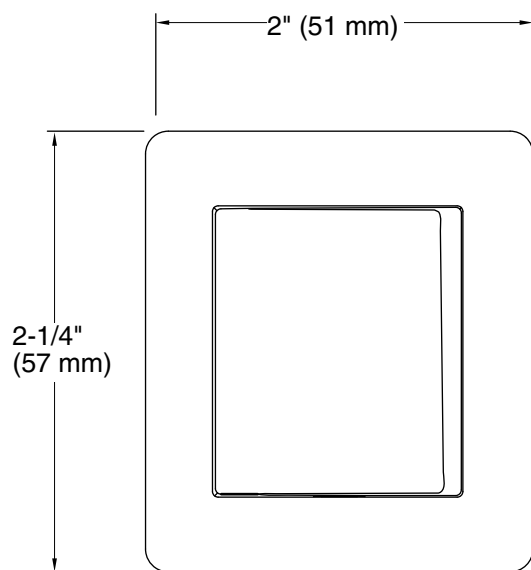

Technical Information

All product dimensions are nominal.

Material: Metal

Notes

Install this product according to the installation guide.